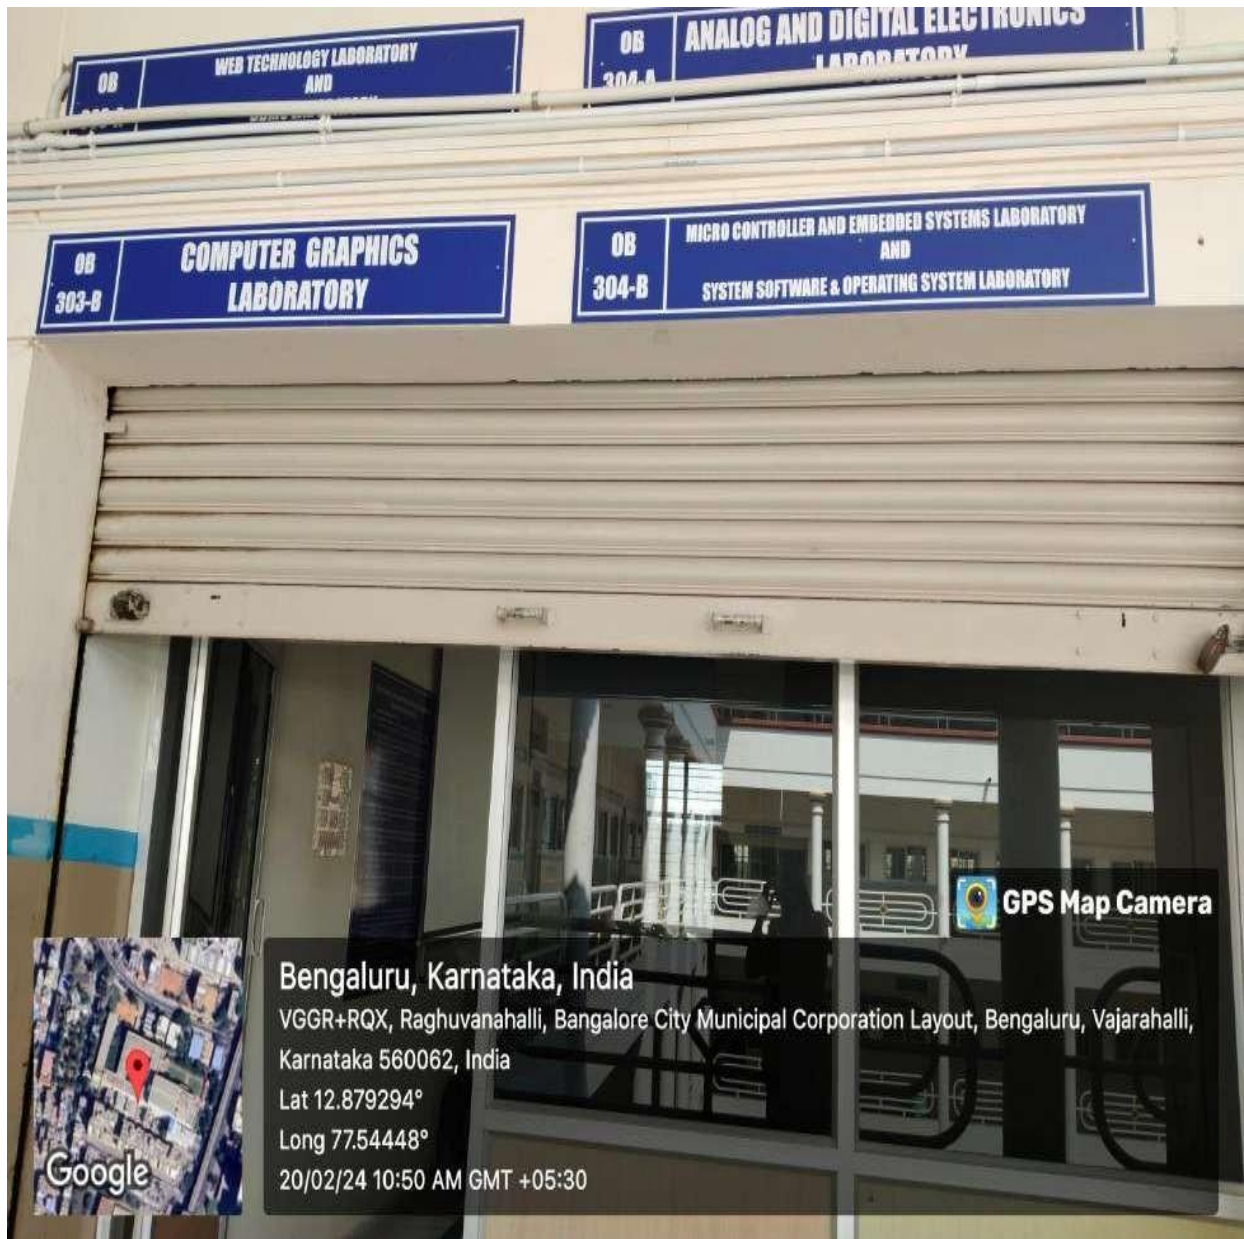

Kammavari Sangham(R)-1952
K. S. INSTITUTE OF TECHNOLOGY
Approved by AICTE, New Delhi, Affiliated to VTU, Belagavi, Karnataka., Accredited by NACC & NBA (Dept. of CSE, ECE, ME)
#14, Raghuvanahalli, Kanakapura Main Road, Bengaluru-560109
Tel : 28435722 / 724 E-mail : principal@ksit.edu.in Web : www.ksit.edu.in

OB 303 DATA BASE MANAGEMENT SYSTEM LAB-CSE