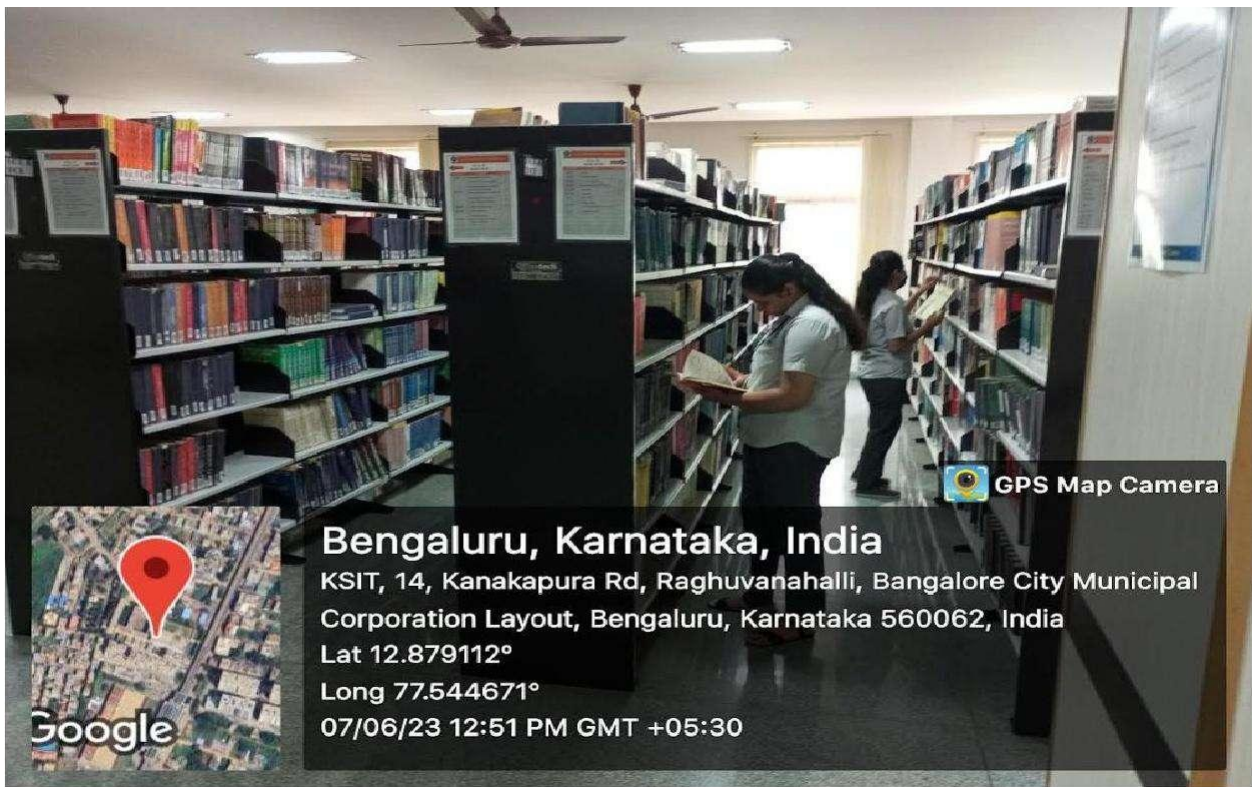

TRANSACTION COUNTER

GPS Map Camera