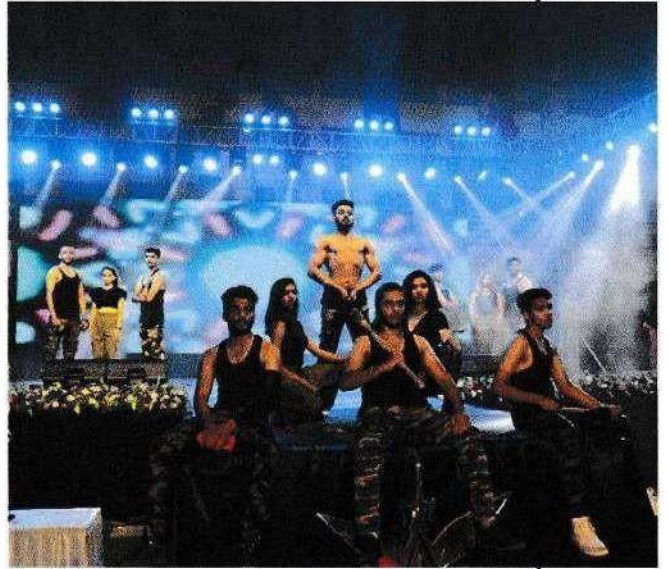

MARCOS (Mech, CSD, CCE)

The collaborative effort showcased their exceptional skills in the world of fashion. The team displayed their craftsmanship, and attention to detail through their outfits and performance. The models exuded confidence as they walked down the runway, showcasing the team's expertise in fashion and innovative styling. Marcos' performance was a testament to the talent and dedication of the participating departments.