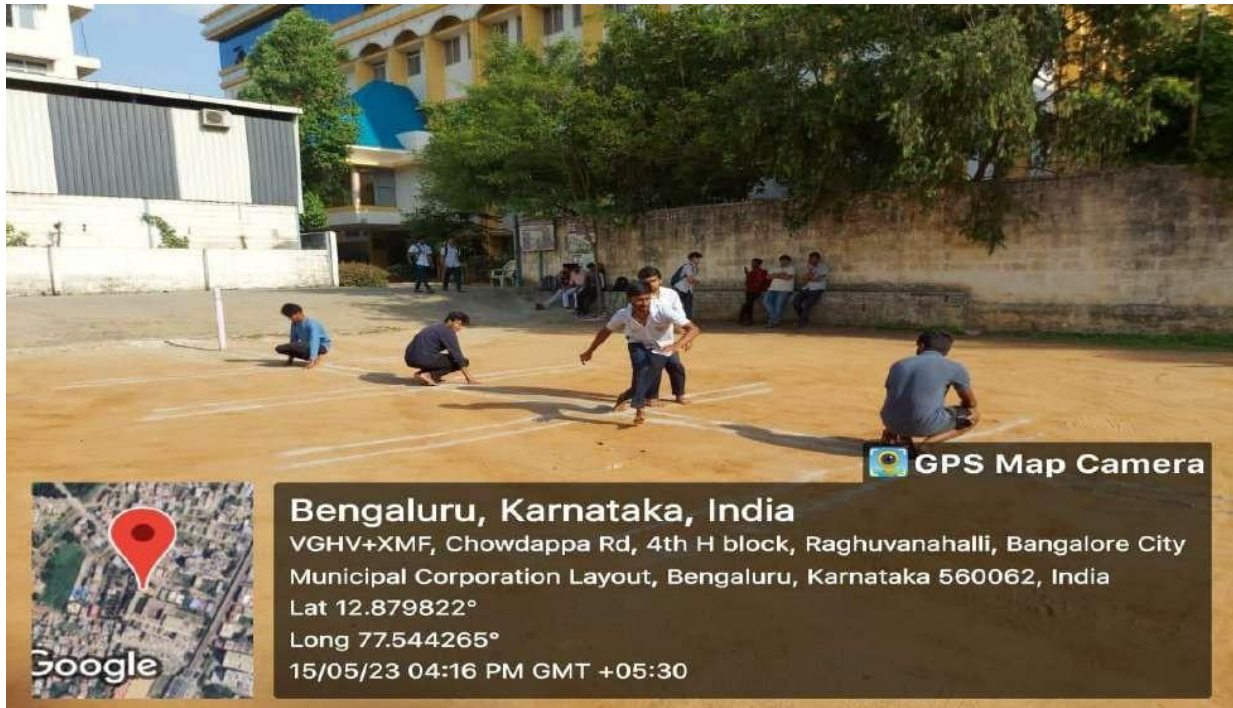

KHO – KHO COURT

GPS Map Camera

Bengaluru, Karnataka, India

VGHV+XMF, Chowdappa Rd, 4th H block, Raghuvanahalli, Bangalore City

Municipal Corporation Layout, Bengaluru, Karnataka 560062, India

Lat 12.879822°

Long 77.544265°

15/05/23 04:16 PM GMT +05:30

Google