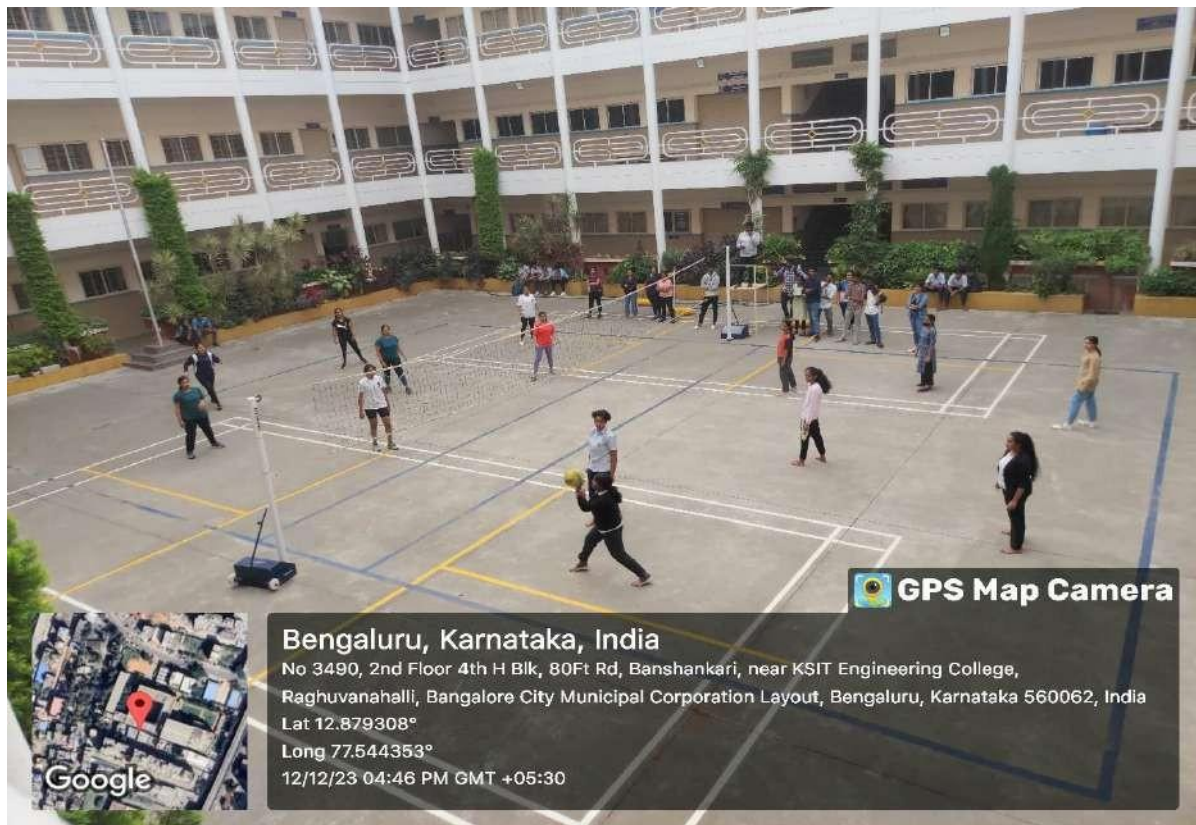

#14, Raghuvanahalli, Kanakapura Main Road, Bengaluru-560109

Tel : 28435722 / 724 E-mail : principal@ksit.edu.in Web : www.ksit.edu.in

SPORTS FACILITIES OUT DOOR SPORTS FACILITIES

SL.NO	EVENTS
01	THROW BALL
02	BADMINTON
03	KABADDI
04	MINI CRICKET
05	BASKET BALL
06	VOLLEY BALL
07	KHO – KHO
08	MINI FOOTBALL Etc