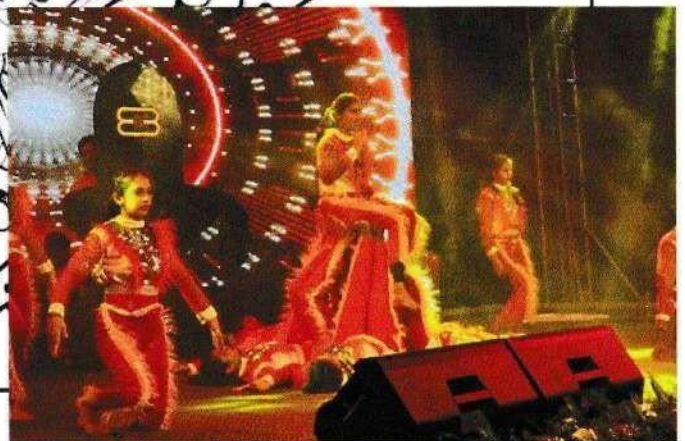

03 INTER-DEPARTMENT DANCE

This event highlighted the various talents from different departments. Mainly four teams participated, namely Avinya(CSE), Aghira(ECE), Marcos(Mech, CSD, CCE) and Imperium(TC, AIML, IOT). It was an exciting and vibrant part of college festivals that brought together students from various academic disciplines to showcase their talents and create a sense of unity and camaraderie.

All of these branches showcased their exceptional dance skills and were judged fairly on that by **Mr. Kiran Kumar R**, who has excelled in the dance styles. He has accumulated dance experience of 7 years by working as a choreographer in dance studio rock U guys, as an assistant choreographer in 5star Ganesh dance troop as well as imparting his extensive knowledge of dance as a teacher in various schools.

Avinya's captivating dance moves were perfectly synchronised with the beat, captivating us all and getting us grooving along.

Whereas Agira's moves true to their name were divine, the dancer's fluidity and control were awe-inspiring, as they effortlessly glided across the stage, captivating our hearts with their every step.

Marcos displayed their agility and flexibility through their movements and lastly, Imperium moves were divine to their core.