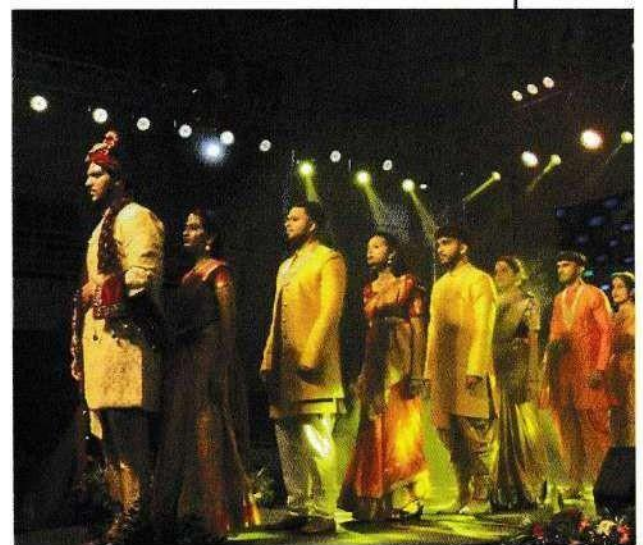

AGIRA (ECE)

The team showcased the beauty of tradition with their display of traditional outfits. The focus on preserving cultural heritage was evident as they presented a wide range of traditional attire. The models gracefully walked the ramp, highlighting the designs, vibrant colours, and elegance of each ensemble. Agira's showcase not only celebrated traditional fashion but also emphasised the importance of embracing and promoting our diverse cultural identities.