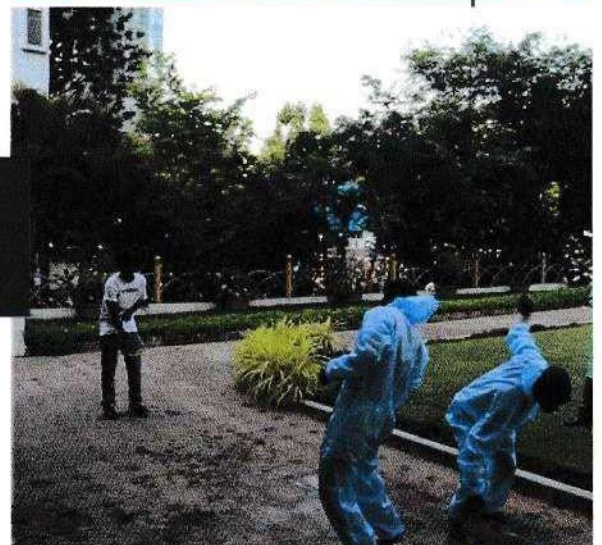

03 RED ISN'T BLUE

Numerous teams joined in the excitement, enjoying themselves as they maneuvered past obstacles and skillfully aimed their shots at their opposing teams.