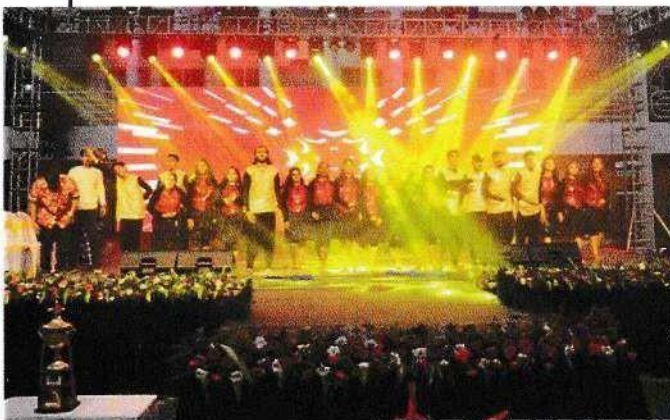

03 INTER-DEPARTMENT DANCE

This event highlighted the various talents from different departments. Mainly four teams participated, namely Avinya(CSE), Aghira(ECE), Marcos(Mech, CSD, CCE) and Imperium(TC, AIML, IOT). It was an exciting and vibrant part of college festivals that brought together students from various academic disciplines to showcase their talents and create a sense of unity and camaraderie.

All of these branches showcased their exceptional dance skills and were judged fairly on that by **Mr. Kiran Kumar R**, who has excelled in the dance styles. He has accumulated dance experience of 7 years by working as a choreographer in dance studio rock U guys, as an assistant choreographer in 5star Ganesh dance troop as well as imparting his extensive knowledge of dance as a teacher in various schools.

Avinya's captivating dance moves were perfectly synchronised with the beat, captivating us all and getting us grooving along.

Whereas Agira's moves true to their name were divine, the dancer's fluidity and control were awe-inspiring, as they effortlessly glided across the stage, captivating our hearts with their every step.

Marcos displayed their agility and flexibility through their movements and lastly, Imperium moves were divine to their core.