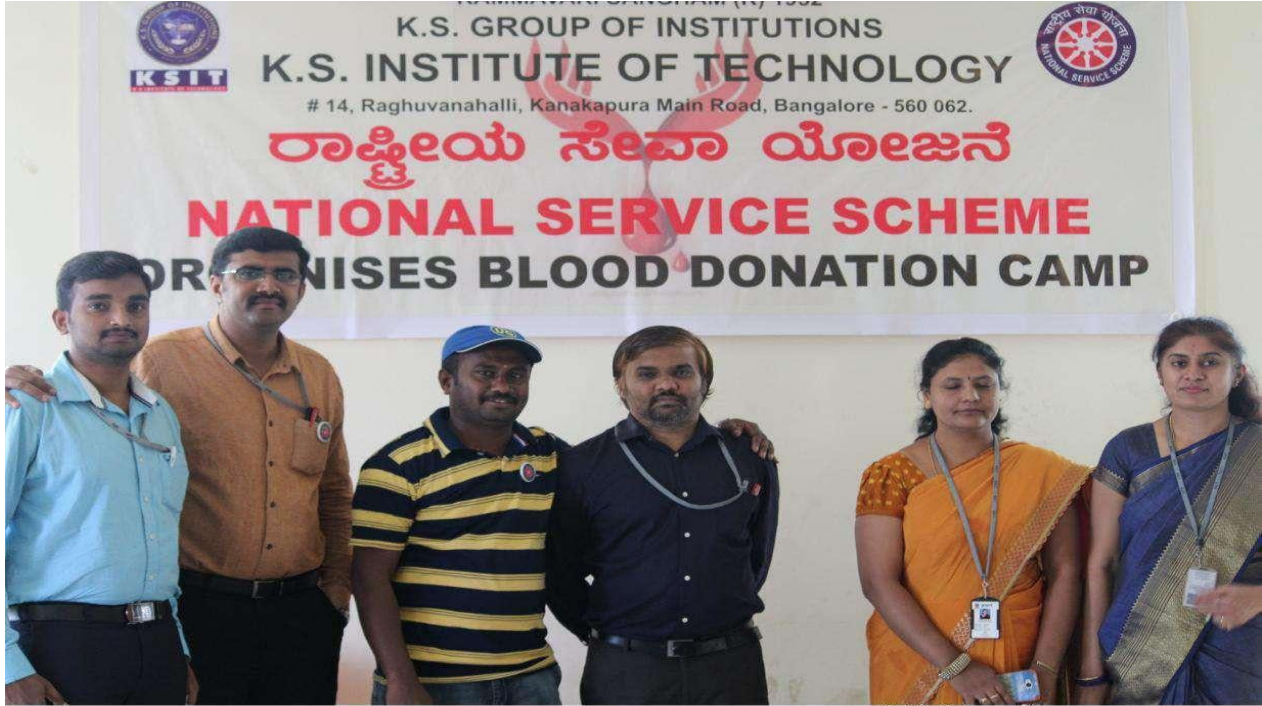

Kammavari Sangham(R)-1952

K. S. INSTITUTE OF TECHNOLOGY

Approved by AICTE, New Delhi, Affiliated to VTU, Belagavi, Karnataka., Accredited by NACC & NBA (Dept. of CSE, ECE, ME)

#14, Raghuvanahalli, Kanakapura Main Road, Bengaluru-560109

Tel : 28435722 / 724 E-mail : principal@ksit.edu.in Web : www.ksit.edu.in

NSS