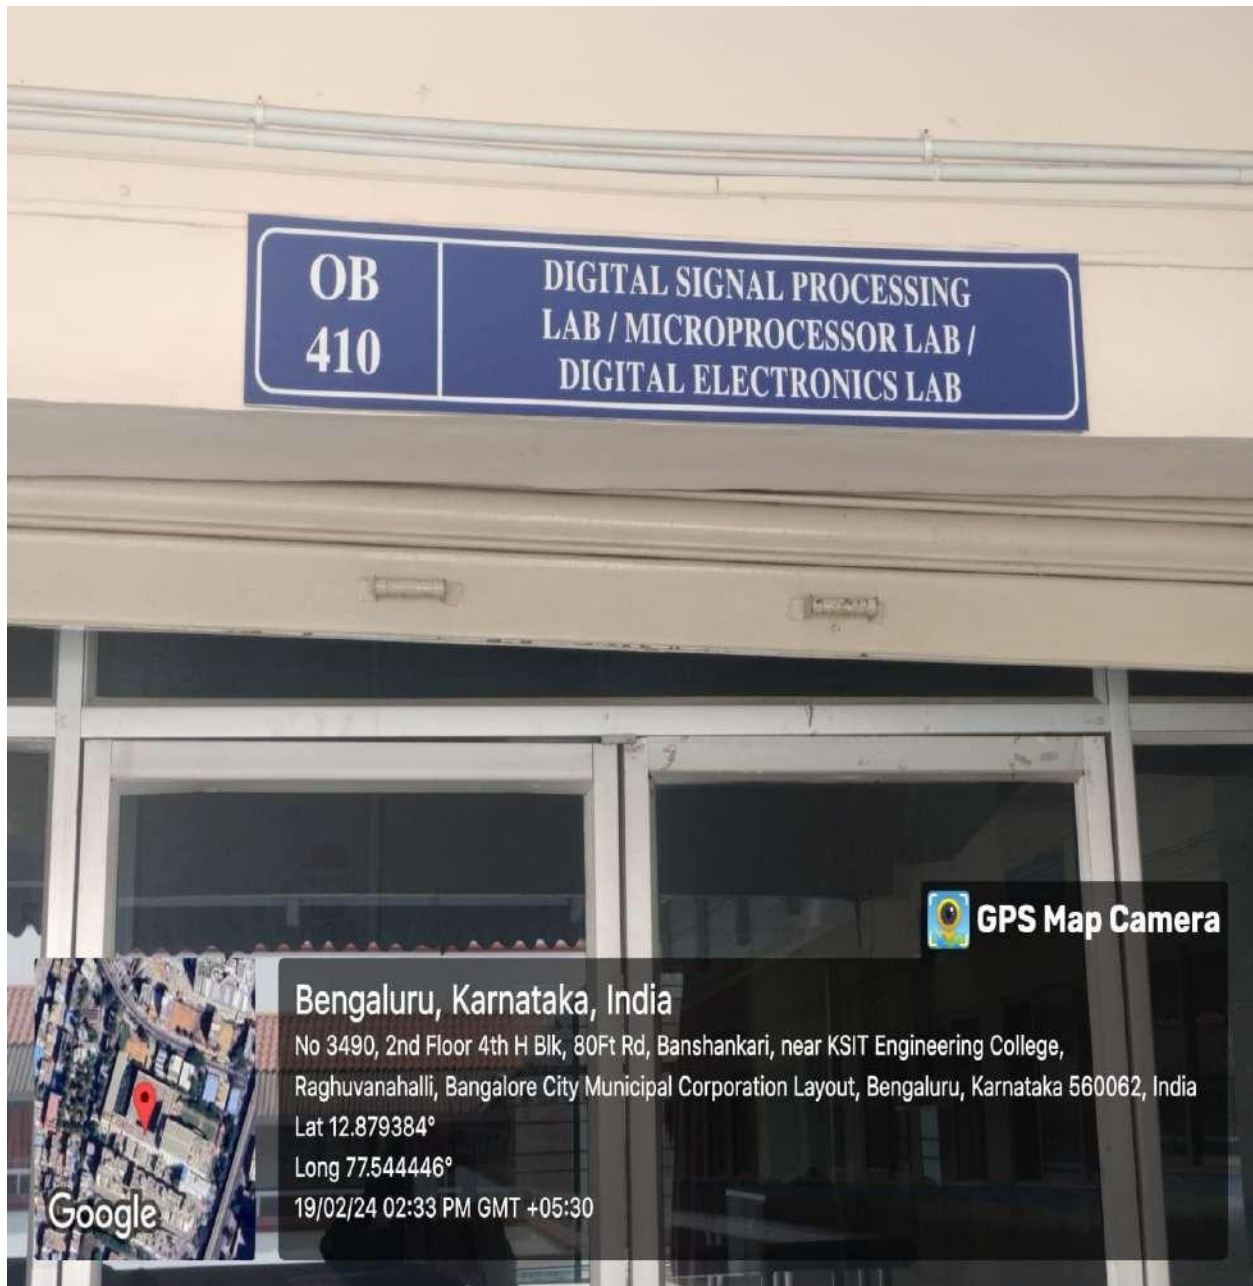

KSIT
K.S. GROUP OF INSTITUTIONS, BANGALORE

Kammavari Sangham(R)-1952

K. S. INSTITUTE OF TECHNOLOGY

Approved by AICTE, New Delhi, Affiliated to VTU, Belagavi, Karnataka, Accredited by NACC & NBA (Dept. of CSE, ECE, ME)

#14, Raghuvanahalli, Kanakapura Main Road, Bengaluru-560109

Tel : 28435722 / 724 E-mail : principal@ksit.edu.in Web : www.ksit.edu.in

OB-410 DIGITAL SIGNAL PROCESSING LAB - CSD